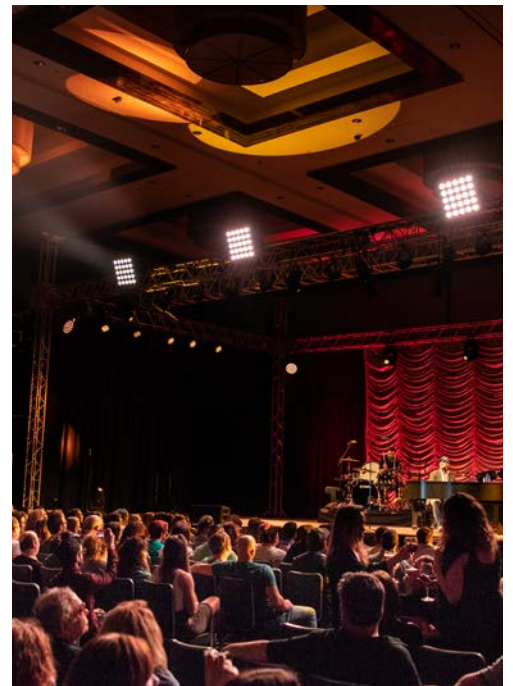

PUBLIC PARKING

- More than 2,800 spots in Garage and Surface Lot Parking Areas
- Valet Parking Available and Free Garage and Self Parking